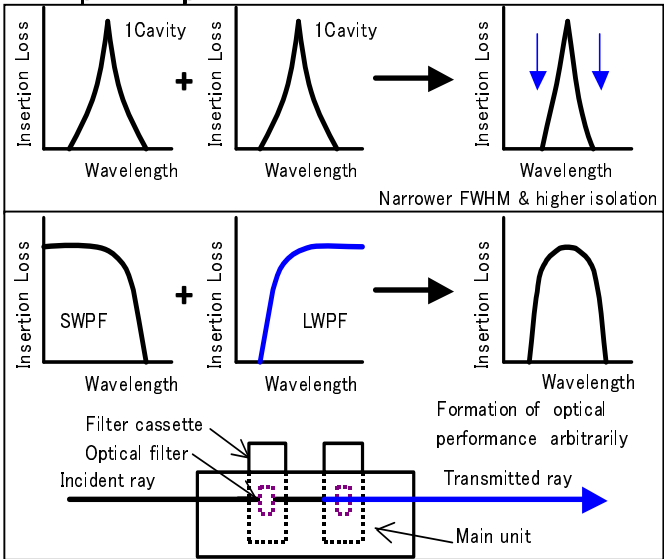

A double cassettes type filter. In-Line Exchangeable & Tunable Filter Module

WTFM/FC-980/1050

The tunable filter module with two exchangeable cassette type filters.

○Features

- Capable of inserting two filter cassettes at a time. Customizable spectrum by the filter combinations.

Example BPF+BPF
SPF+LPF
Etalon+BPF

- ※It is also capable of a single filter cassette operation.

- Exchangeable filter
- Exact wavelength-tuning by micrometer
- Tuning range of 20nm
- Compact size L62 × W57 × H34 (without protrusion part)
- Competitive price

○Specifications

(a) Standard Model of TFM

| Model Name | Wave length(nm) | Fiber type | Fiber Dia | Fiber length(m) | connector | Loss(dB) |
|--------------------|-----------------|------------|-----------|-----------------|-----------|----------|
| WTFM-980-S-FA | 950-1010 | SMF | φ0.9 | 1.5±0.15 | FC/APC | ≦1.5 |
| WTFM-1050-S-FA | 1010-1090 | SMF | φ0.9 | 1.5±0.15 | FC/APC | ≦1.5 |
| WTFM-980-MGI50-FA | 950-1010 | GI50/125 | φ0.9 | 1.5±0.15 | FC/APC | ≦0.7 |
| WTFM-1050-MGI50-FA | 1010-1090 | GI50/125 | φ0.9 | 1.5±0.15 | FC/APC | ≦0.7 |