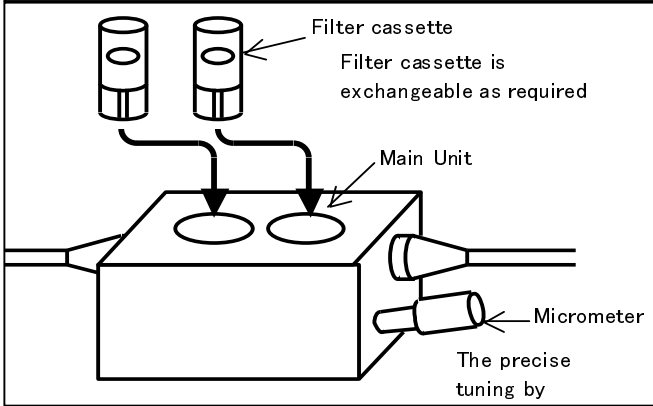

A double cassettes type filter. In-Line Exchangeable & Tunable Filter Module

WTFM/FC-980/1050

The tunable filter module with two exchangeable cassette type filters.

○Features

- Capable of inserting two filter cassettes at a time. Customizable spectrum by the filter combinations.

Example BPF+BPF
SPF+LPF
Etalon+BPF

- ※It is also capable of a single filter cassette operation.

- Exchangeable filter
- Exact wavelength-tuning by micrometer
- Tuning range of 20nm
- Compact size L62 × W57 × H34 (without protrusion part)
- Competitive price

◇The filter cassette and the main part can be purchased separately.

◇Another type of main unit (TFM/FC) is available, where only filter cassette can be inserted.

For Inquiries Yamaichi Electronics Group