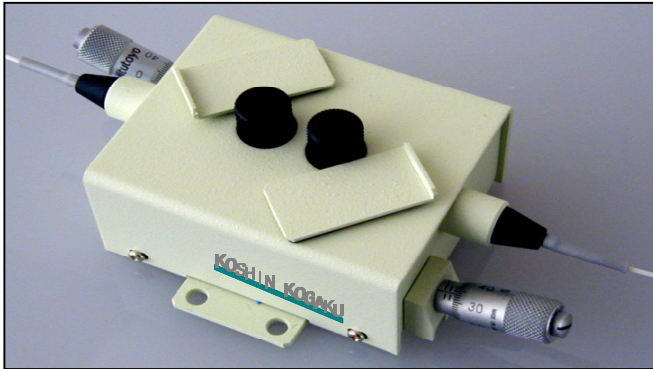

A double cassettes type filter. In-Line Exchangeable & Tunable Filter Module

WTFM/FC-980/1050

The tunable filter module with two exchangeable cassette type filters.

○Features

- Capable of inserting two filter cassettes at a time. Customizable spectrum by the filter combinations.

Example BPF+BPF
SPF+LPF
Etalon+BPF

- ※It is also capable of a single filter cassette operation.

- Exchangeable filter
- Exact wavelength-tuning by micrometer
- Tuning range of 20nm
- Compact size L62 × W57 × H34 (without protrusion part)
- Competitive price